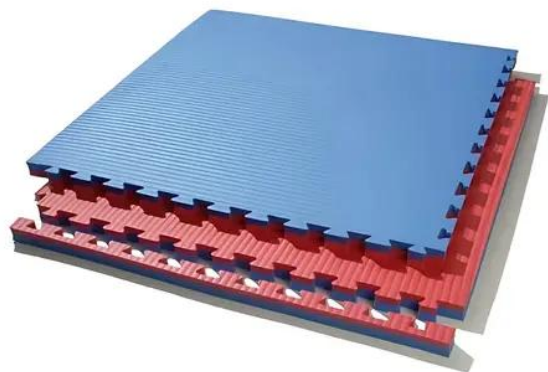

Toorx Fitness TATAMI MAT 100x100x2 cm

With the Tatami floor mat from TOORX, you can perform your sports sessions without pain when falling during your sports or karate training, but also to prevent damage to your floors.

Features of the Toorx TATAMI MAT :

- Set of one tile and 3 edges
- One piece: 100 x 100 x 4 cm
- Embossed, non-slip surface
- Colour blue / red
- Washable / antifungal / antibacterial
- Hypoallergenic (tested)
- Weight per pack: 4.5 kg

Specifications

Dimensions (L x W x H in cm)
Weight
Material

100 x 100 X 2
4,5 kg
EVA Foam