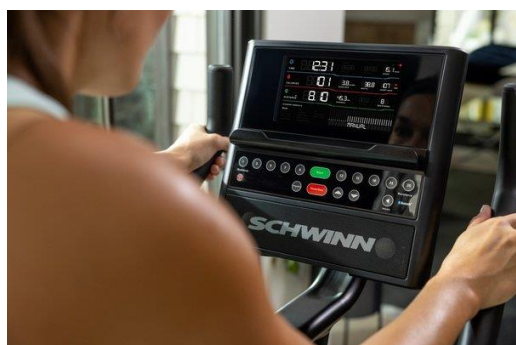

Schwinn 590U Bike

The Schwinn exercise bike 590U features low step ins for easy use. With more than 1,000 different workouts and 80 different virtual routes, there is plenty of variety available making every workout a challenge.

The Schwinn 590U features the JRNY experience for a personalized workout. JRNY analyzes workouts and guides you through the various adaptive workouts

Specifications:

- Over 1000+ workouts and 80+ virtual routes by connecting to the Zwiftapp.
- 7" LCD screen with different boxes
- Bluetooth speakers
- Bluetooth heartrate measurement possible (heartrate monitor optionally available)
- Adjustable handle bars
- Foam comfort saddle with horizontal adjustability
- Weighted pedals with straps
- High inertia flywheel for a smooth and quiet workout
- 25 different resistances
- A class wattage
- Light commercial use
- Maximum user weight: 150 kg
- Dimensions built up (L x W x H in cm): 121.7 x 73.2 x 143.3
- Weight built up: 38.1 kg