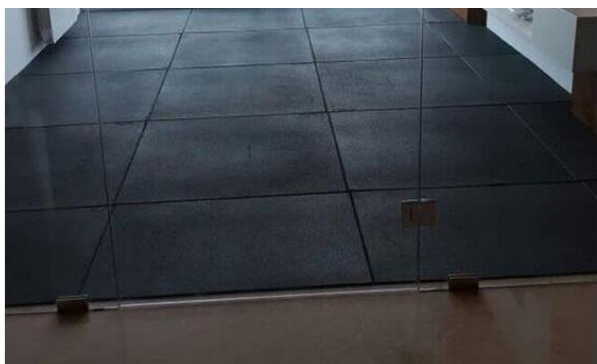

Protection Mat Rubber Tiles 100x100x2cm

A gym on board needs a good floor to protect it from the heavy weights used in training. We have selected a number of different flooring solutions depending on the gym you have on board. To find out which floor is best for you, please contact us.

SPECIFICATIONS

Colour

black

Features

This rubber has a damping property
Very durable, MED approved, Hyperallergen
Antibac

and

Subfloor is protected by the tiles
Tiles are non-slip, even when the tiles are wet
Easily cut to size with a good knife