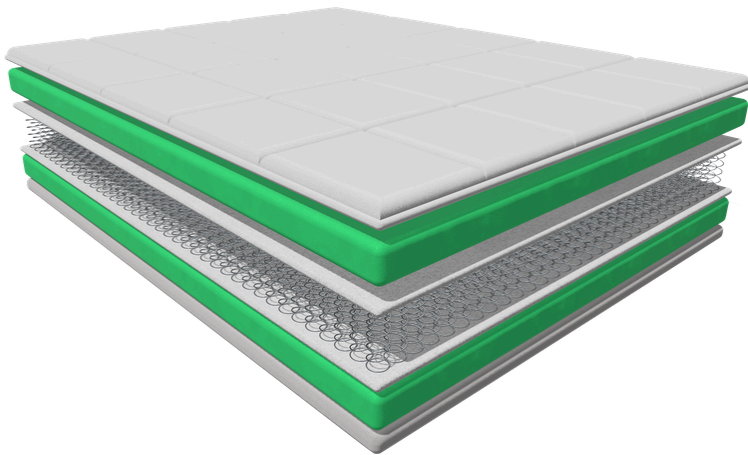

# COMFY BONNELL SPRING

The Comfy Bonnell Spring mattress is a classic innerspring solution featuring a durable hourglass-shaped coil system with an additional foam layer for enhanced comfort.

Designed to provide reliable support and effective pressure distribution, it ensures consistent sleeping comfort for onboard environments.

The interconnected Bonnell coils, reinforced with a metal mesh, increase overall durability and help extend the lifespan of the mattress—making it well-suited for intensive use at sea.

VACUUM PACKED

## SPECIFICATIONS:

<b>SIZES</b>	ALL SIZES POSSIBLE, 17 - 25CM THICKNESS
<b>COLOR</b>	WHITE
<b>WEIGHT</b>	DEPENDS ON SIZE
<b>FIRE RETARDANCY</b>	IMO/MED
<b>PACKAGING</b>	ROLLED AND VACUUM PACKED
<b>WARRANTY</b>	4 YEARS ( WITH WATERPROOF COVER 7 YEARS)