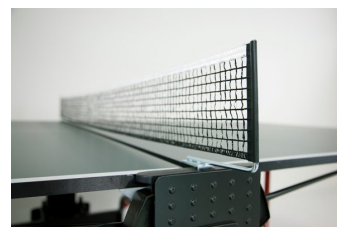

# Table Tennis Table Indoor incl. 4 bats + 12 balls

The Challenge Indoor Blue from Garlando is an official size foldable table, available with a blue top.

The Challenge Indoor can be easily locked and moved thanks to the four fully rotating double wheels. You also have the option to fold in with only 1 side, making solo play possible with this table tennis table.

## SPECIFICATIONS

Playing field	Official size 274 x 152,5 x 76cm
Surface Thickness:	16mm thick high-density chipboard panels with melamine coating & an anti-reflection layer
Playback Position	Yes
Includes Net	Yes
System	One-hand fold up
Approval	The table tennis complies with European standards EN 14468-1 and EN 14468-2.
Assembly Required	Yes
Brakes on Wheels	No
Packed Weight	70kg
Table Weight	69Kg
Adjustable Height Feet	Yes